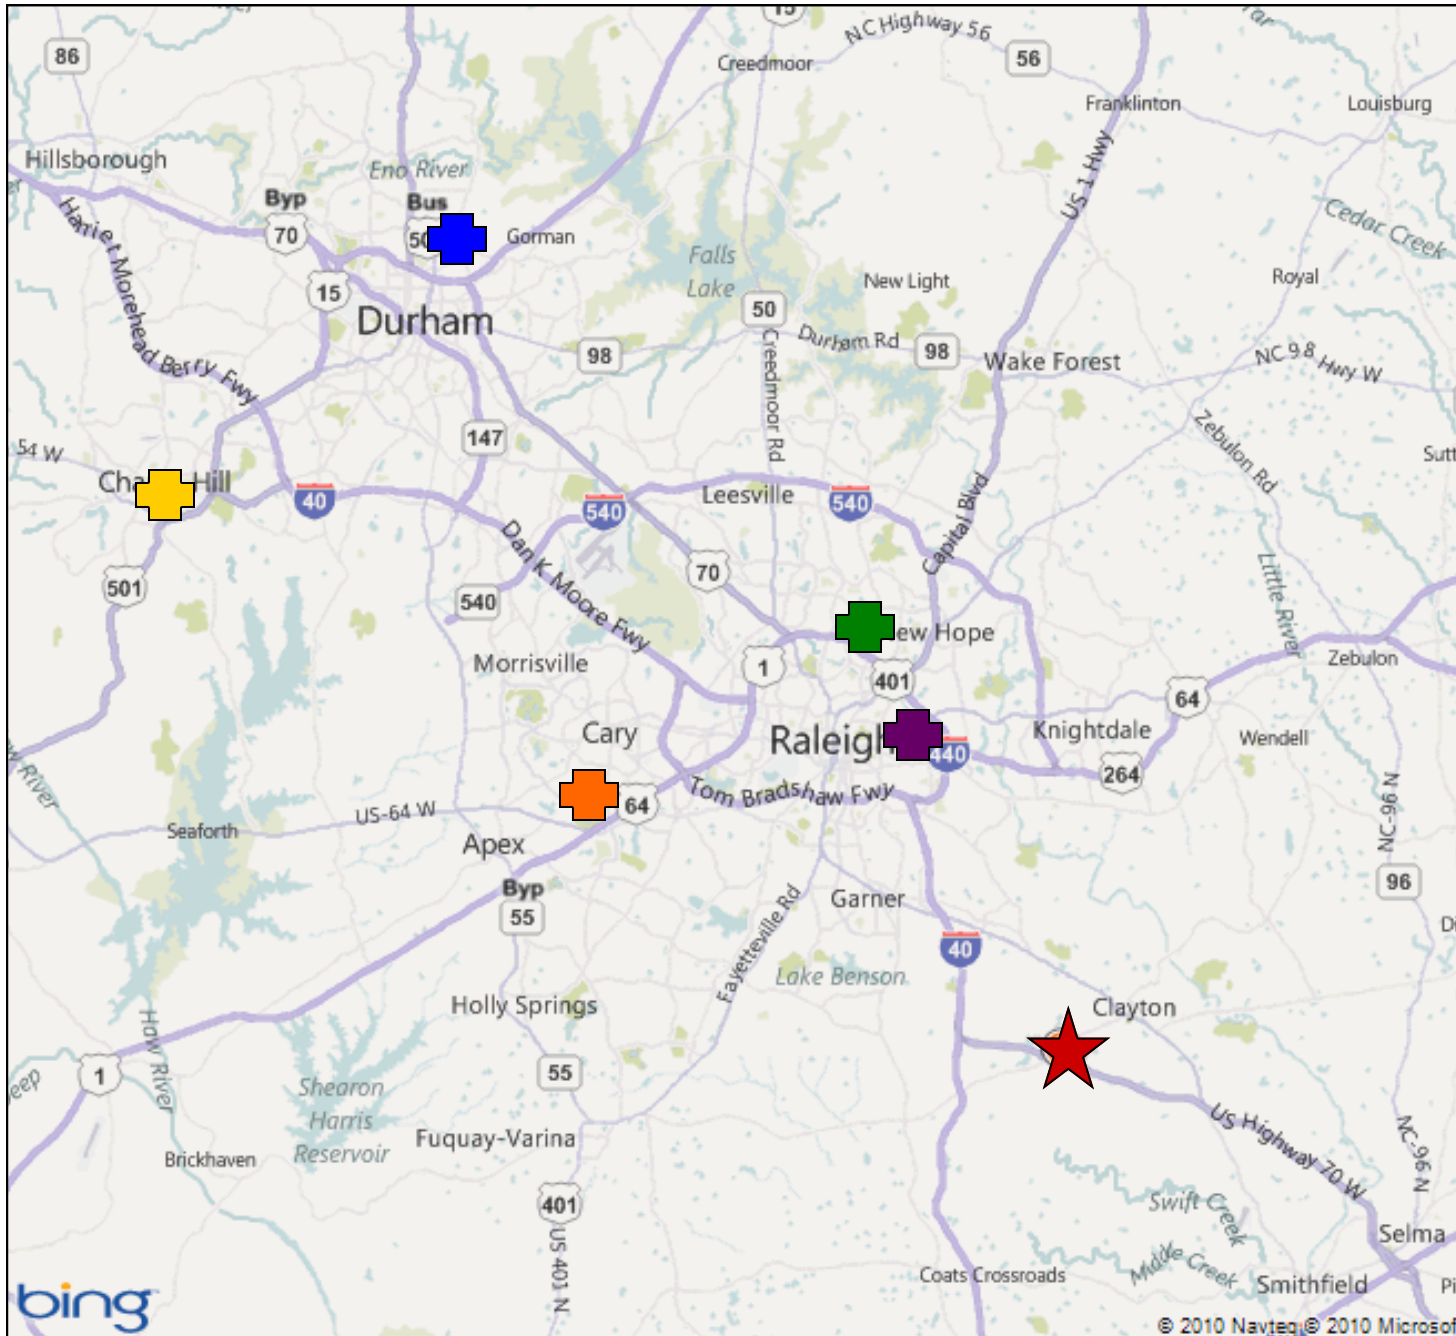

LOCAL HOSPITALS

-  Johnston Medical Center - Clayton
-  Durham Regional Hospital
-  UNC Health Care
-  WakeMed Cary
-  Duke Health Raleigh Hospital
-  WakeMed Raleigh